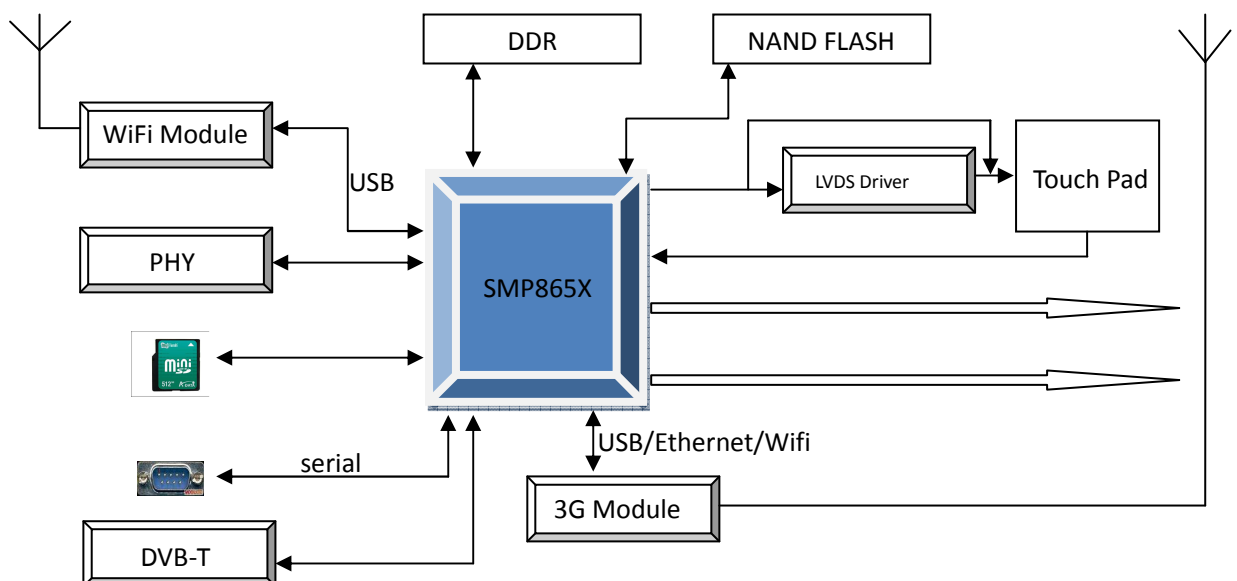

Advertising TV

Overview

TV Product is a special multimedia player with LCD driver for advertising. With this product, you can play almost all the advertising media files with different formats and display on the LCD plan.

Key Features

- Support Digital LCD Panel (Max resolution:1920 * 1200)
- Support SD/CF Card and USB2.0 Host for Portable Hard Driver
- Support SATA II for the Hard Driver
- Ethernet 10/100M and USB WiFi module for Wirless
- Support HDMI/DVI/Component/CVBS Video Output and L/R/SPDIF Audio Output
- Support almost all the media format (exclude Realplayer)
- Support 3G module (USB mode)
- Support USB wifi module

System Block Diagram

Hardware Specification

Tuner and Demodulator

- Main Chip: SMP865X
- Memory :512M Byte DDR II
- Flash: 256M Bytes Nand Flash

I/O Interface

- SPDIF
- Network(Wifi/Ethernet)
- USB/CF/SD
- SATAII for Hard Disk
- HDMI/DVI/CVBS/S-Video/YPbPr
- L/R analog audio output
- 5.1/7.1 audio
- Serial